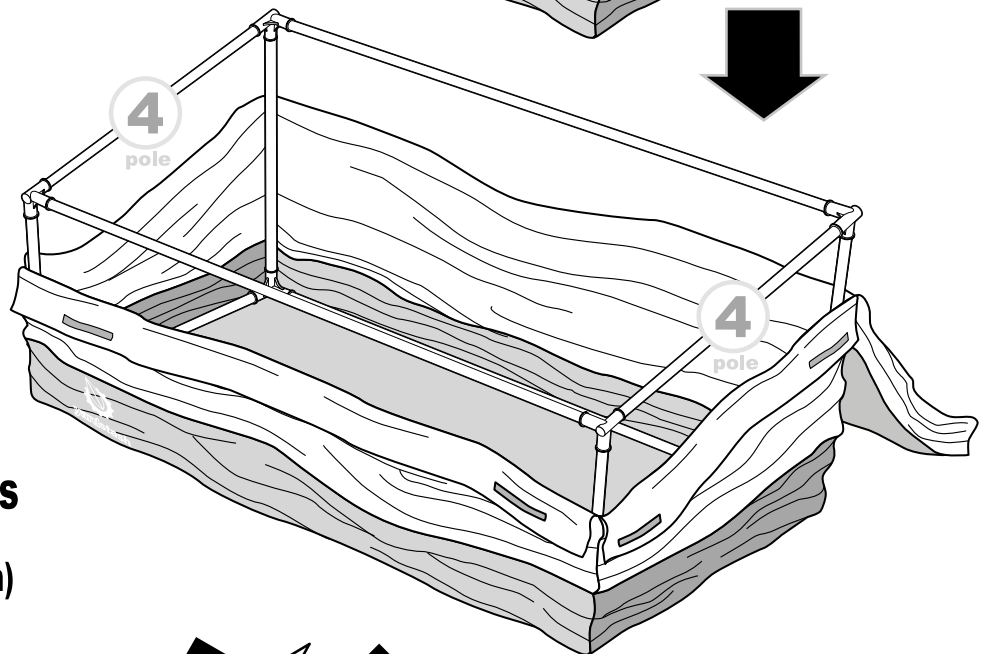

Connectors (x8)

- Flat**
- Up**
- Down**

Assemble Base

(Logo at Front)

Insert Base Fully Inside Material

Assemble Sides

**Assemble Top
Front and Back**

**Assemble Top - Sides
(Slide material down frame
if needed to relieve tension)**

**Pull Material Up and
Over Frame and
Secure with Velcro**

Clip and Tighten Lid Straps

*Please feel free to contact us if you have any questions or feedback:
(888)315-1045 or support@yardstash.com*

⚠ Warning ⚠