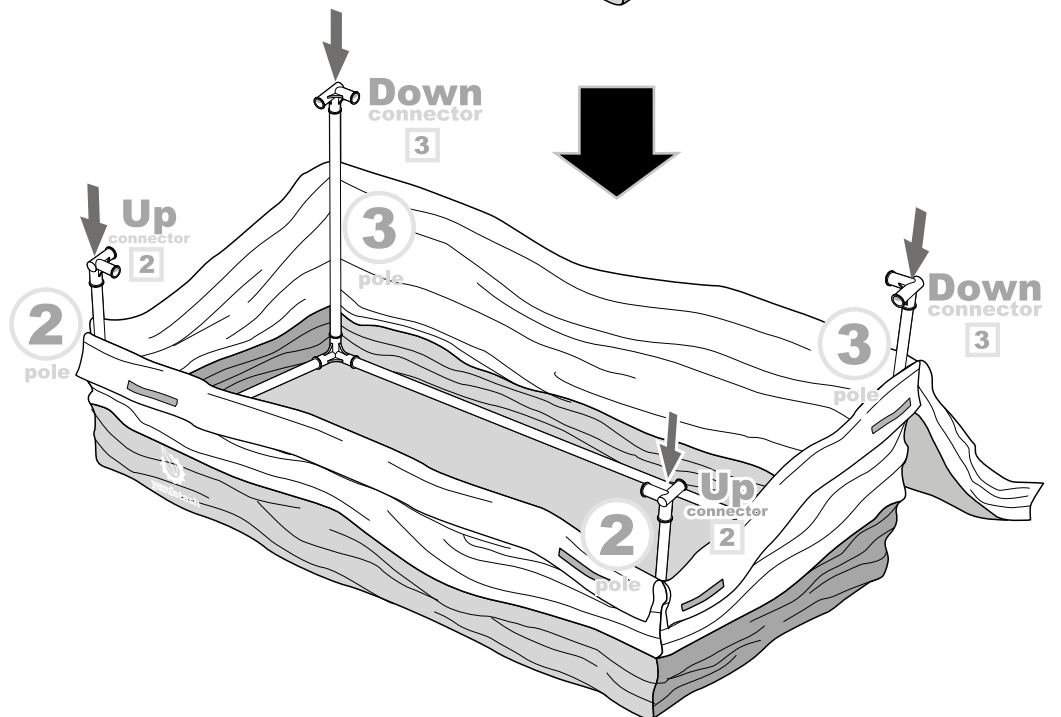

Connectors (x8)

- Flat**
- Up**
- Down**

Assemble Base

(Logo at Front)

Insert Base Fully Inside Material

Assemble Sides

**Assemble Top
Front and Back**

**Assemble Top - Sides
(Slide material down frame
if needed to relieve tension)**

**Pull Material Up and
Over Frame and
Secure with Velcro**

Clip and Tighten Lid Straps

*Please feel free to contact us if you have any questions or feedback:
(888)315-1045 or support@yardstash.com*

⚠ Warning ⚠