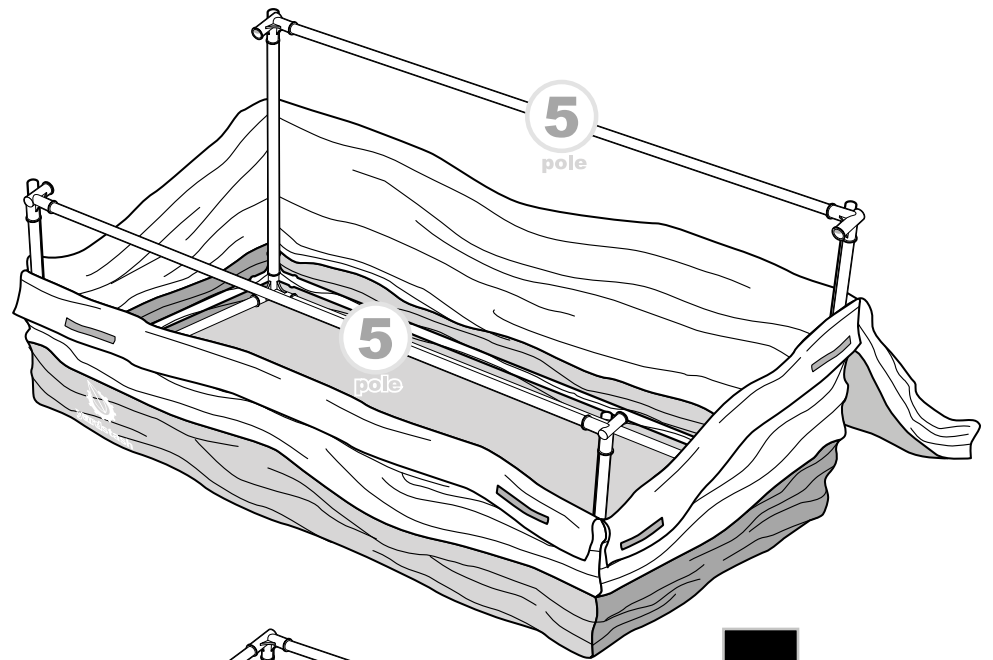

Connectors (x8)

- Flat**
- Up**
- Down**

Assemble Base

(Logo at Front)

Insert Base Fully Inside Material

Assemble Sides

**Assemble Top
Front and Back**

**Assemble Top - Sides
(Slide material down frame
if needed to relieve tension)**

**Pull Material Up and
Over Frame and
Secure with Velcro**

Clip and Tighten Lid Straps

*Please feel free to contact us if you have any questions or feedback:
(888)315-1045 or support@yardstash.com*

⚠ Warning ⚠