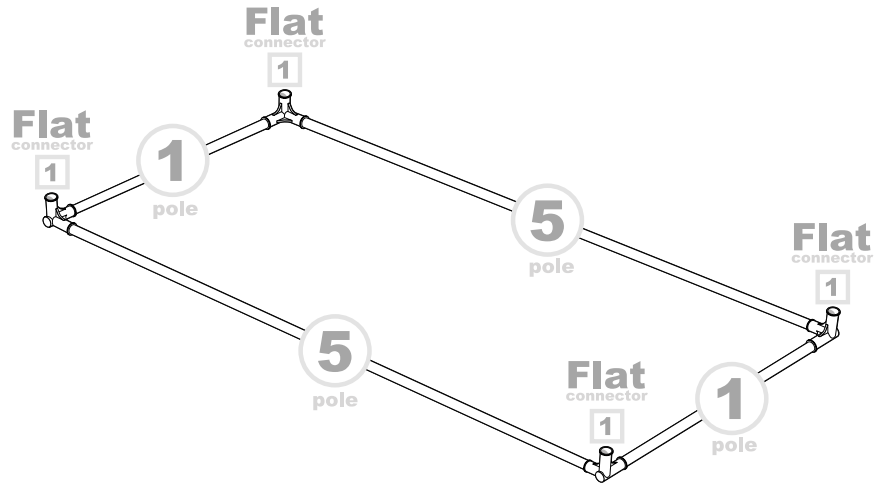

YardStash

Outdoor Storage Box XL

Thank you for your purchase! Please feel free to contact us if you have any questions or feedback:
(888)315-1045 or support@yardstash.com

Poles (x12)

- 1** x2
- 2** x2
- 3** x2
- 4** x2
- 5** (8 pieces) x4

Connectors (x8)

- Flat**
- Up**
- Down**

Assemble Base

(Logo at Front)

Insert Base Fully Inside Material

Assemble Sides

**Assemble Top
Front and Back**

**Assemble Top - Sides
(Slide material down frame
if needed to relieve tension)**